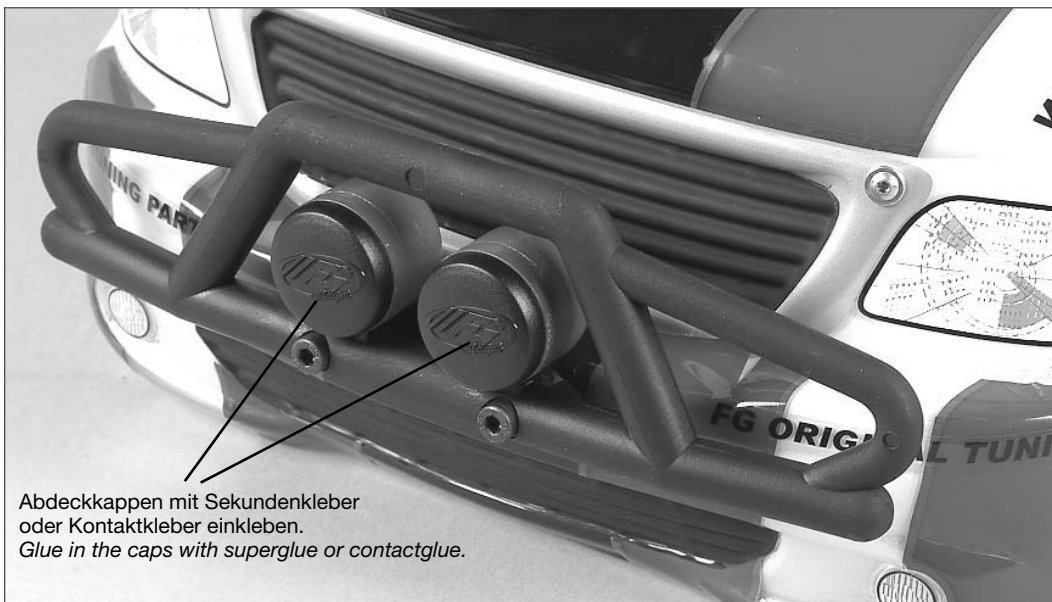

Abdeckkappen mit Sekundenkleber
oder Kontaktkleber einkleben.
Glue in the caps with superglue or contactglue.

A.6220-4-140206