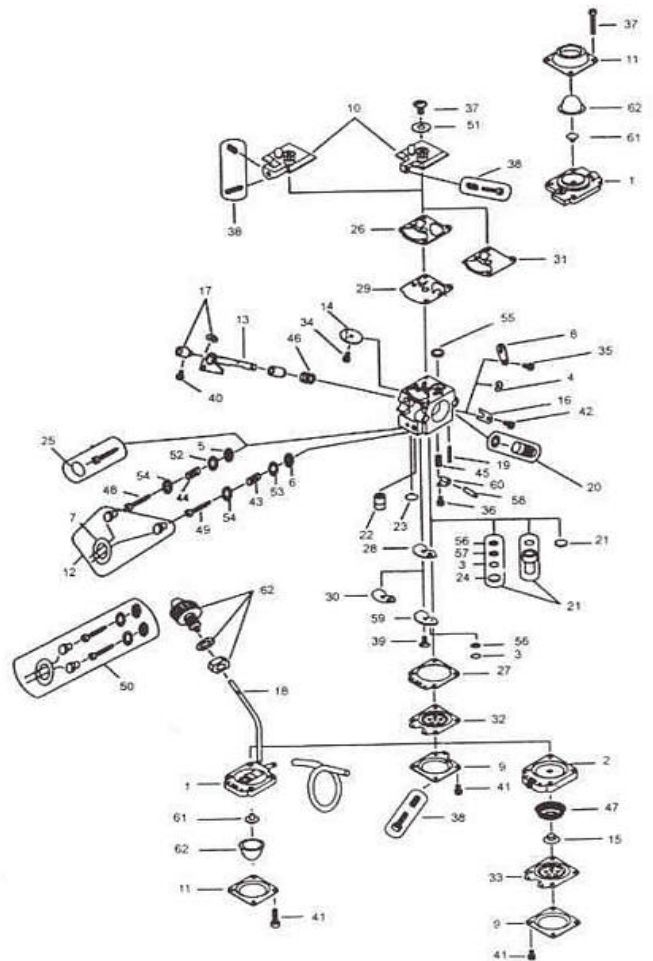

## Carburetor WA-213-1

	Description	Part #
	Part Name	WA-213-1
	Venturi (mm)	11.11
*	Kit - Repair	K10-WAT
**	Kit - Gasket/Diaphragm	D10-WAT
	1 Body Assembly - Air Purge	5-2540
	2 Body Assembly - Primer	--
3 *	Ring - Screen Retainer	16-42
	4 Ring - Shaft Retainer	16-73
5 +++	O' Ring - Idle Needle	--
6 +++	O' Ring - Power Needle	--
7 +++	O' Ring - Limiter Caps	--
	8 Lever - Throttle	--
	9 Cover - Metering Diaphragm	21-404
	10 Cover - Fuel Pump	21-342
	11 Cover - Primer	--
12 +++	Cap Kit (limiter)	--
	13 Shaft Assembly - Throttle	30-1208
	14 Valve - Throttle	34-93
	15 Button - Fuel Shut-Off	--
	16 Clip - Throttle Shaft	--
	17 Swivel Kit	--
	18 Hose Fuel Intake (with jet)	--
19 *	Valve - Inlet Needle	82-75
	20 Governor Kit	--
	21 Nozzle Assembly - Check Valve	84-613
	22 Seat Assembly - Check Valve	--
23 *	Plug - Welch	88-171
24 *	Plug - Welch or Cup	88-136
25 +++	Plug - Needle	--
26 **	Gasket - Fuel Pump	92-225
27 **	Gasket - Metering Diaphragm	92-251
28 **	Gasket - Circuit Plate	--
29 **	Diaphragm - Fuel Pump	95-118
30 **	Diaphragm - Circuit	--
31 **	Diaphragm - Surge Chamber	--
32 **	Diaphragm Ass'y - Metering	95-526
33 **	Diaphragm Ass'y - Primer	--
	34 Screw - Throttle Valve	96-142
	35 Screw - Lever Retainer	--
	36 Screw - Metering Lever Pin	96-156
	37 Screw - Fuel Pump Cover	96-166
	38 Screw - Idle Adjust Kit	96-368
	39 Screw - Circuit Plate	--
	40 Screw - Swivel	--
	41 Screw Ass'y - Metering Cover - [4]	96-578
	42 Screw - Shaft Retainer Clip	--
	43 Spring - Needle (power)	98-405
	44 Spring - Needle (idle)	98-404
	45 Spring - Metering Lever	98-304
	46 Spring - Throttle Return	98-494
	47 Spring - Primer Diaphragm	--
48 +++	Needle - Idle	102-246
49 +++	Needle - Power	102-284
	50 Needle Kit	--
	51 Washer - Cover Screw	--
52 +++	Washer - Idle Needle	--
53 +++	Washer - Power Needle	--